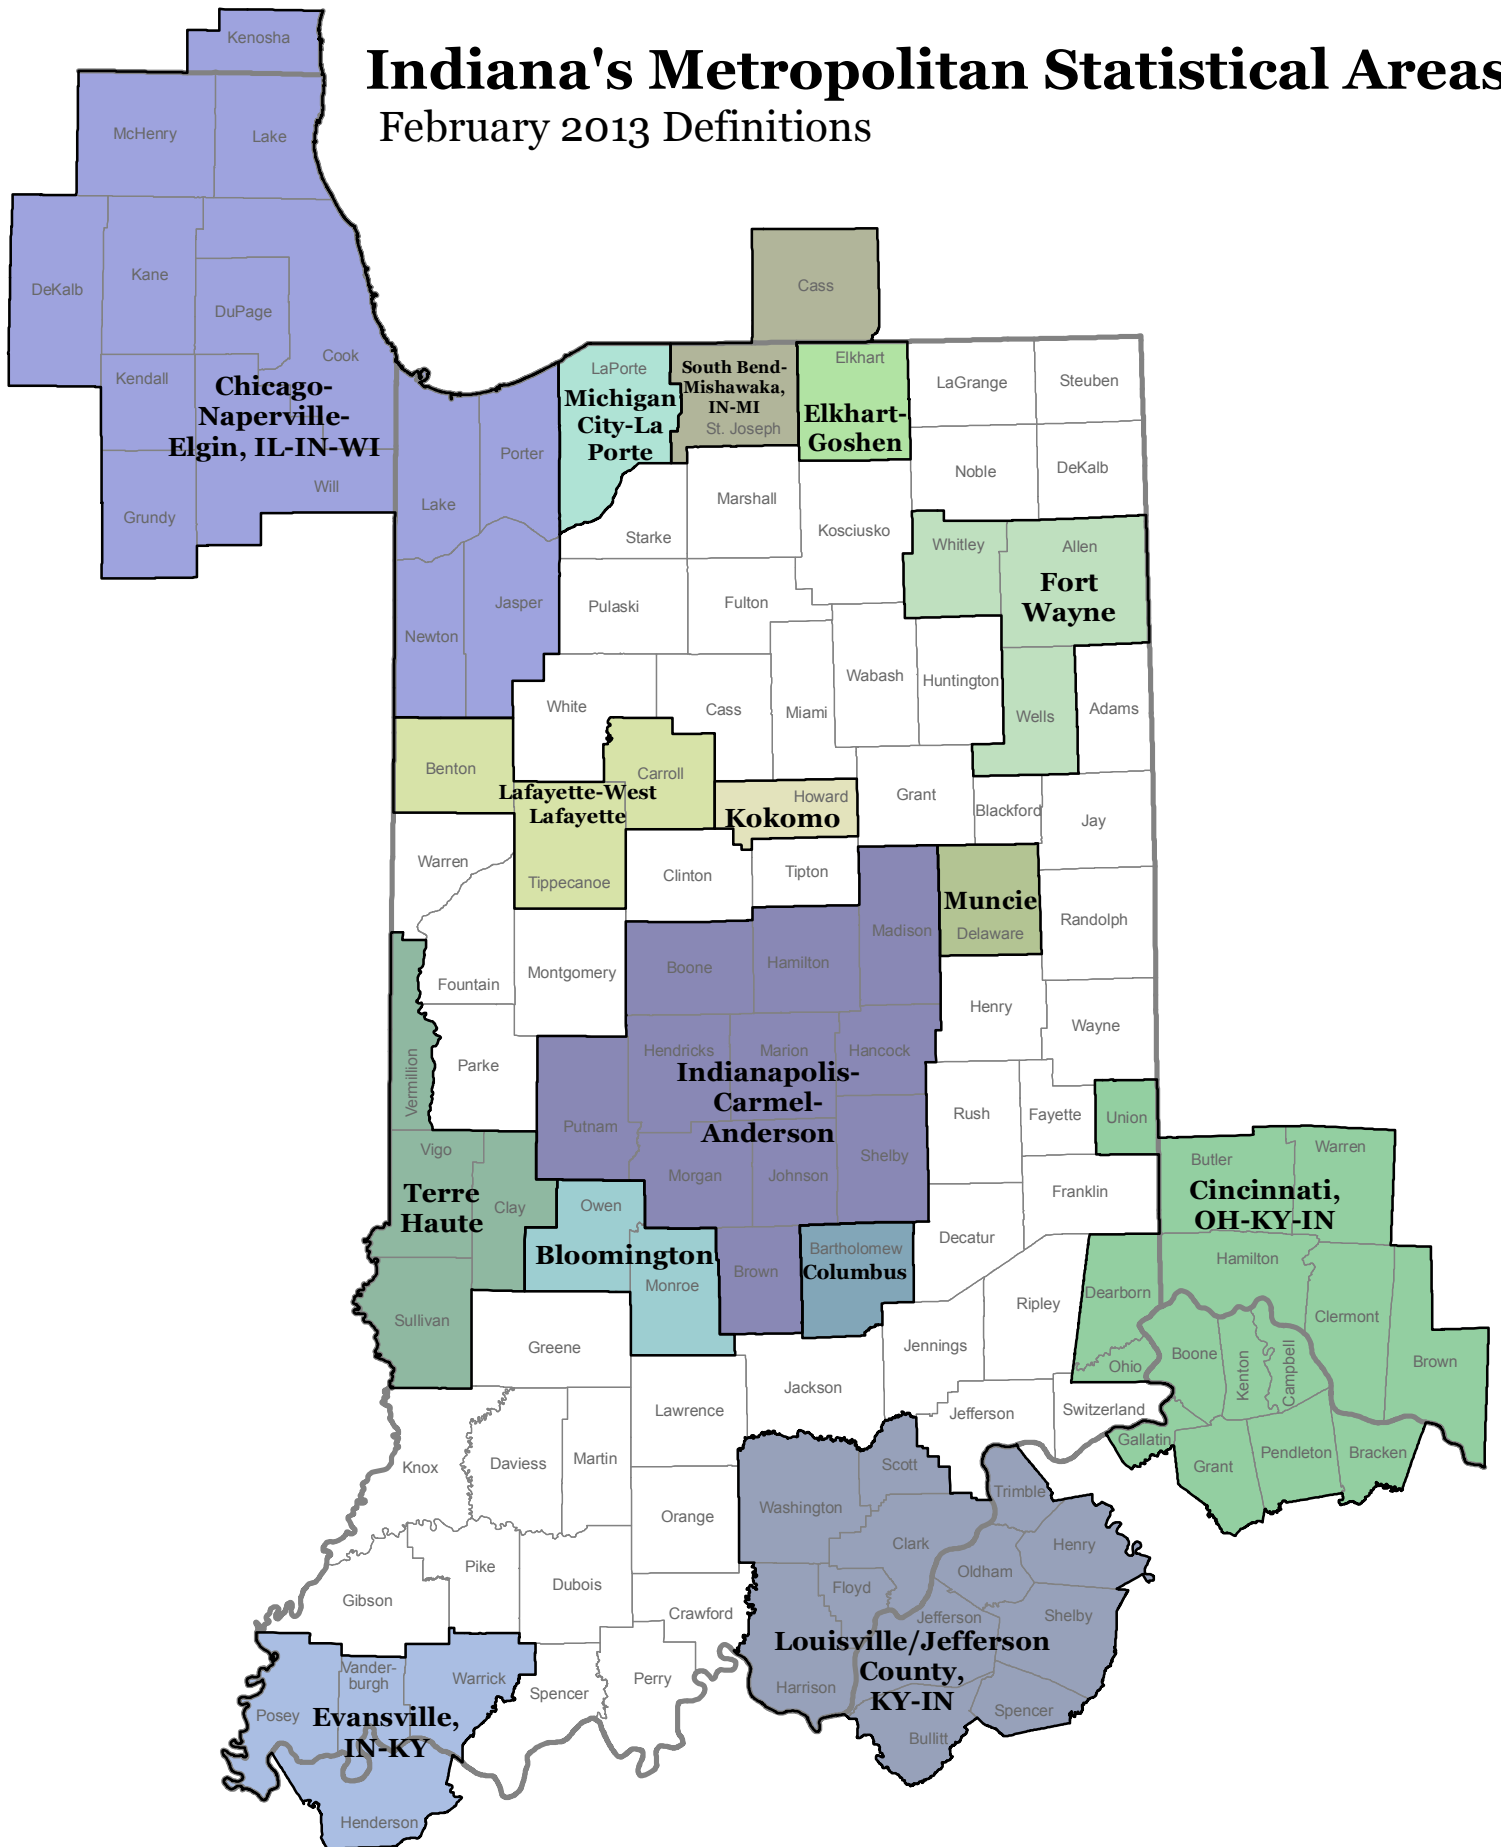

# Indiana's Metropolitan Statistical Areas

## February 2013 Definitions

Note: The four Indiana counties in the Chicago metro area form the Gary Metropolitan Division