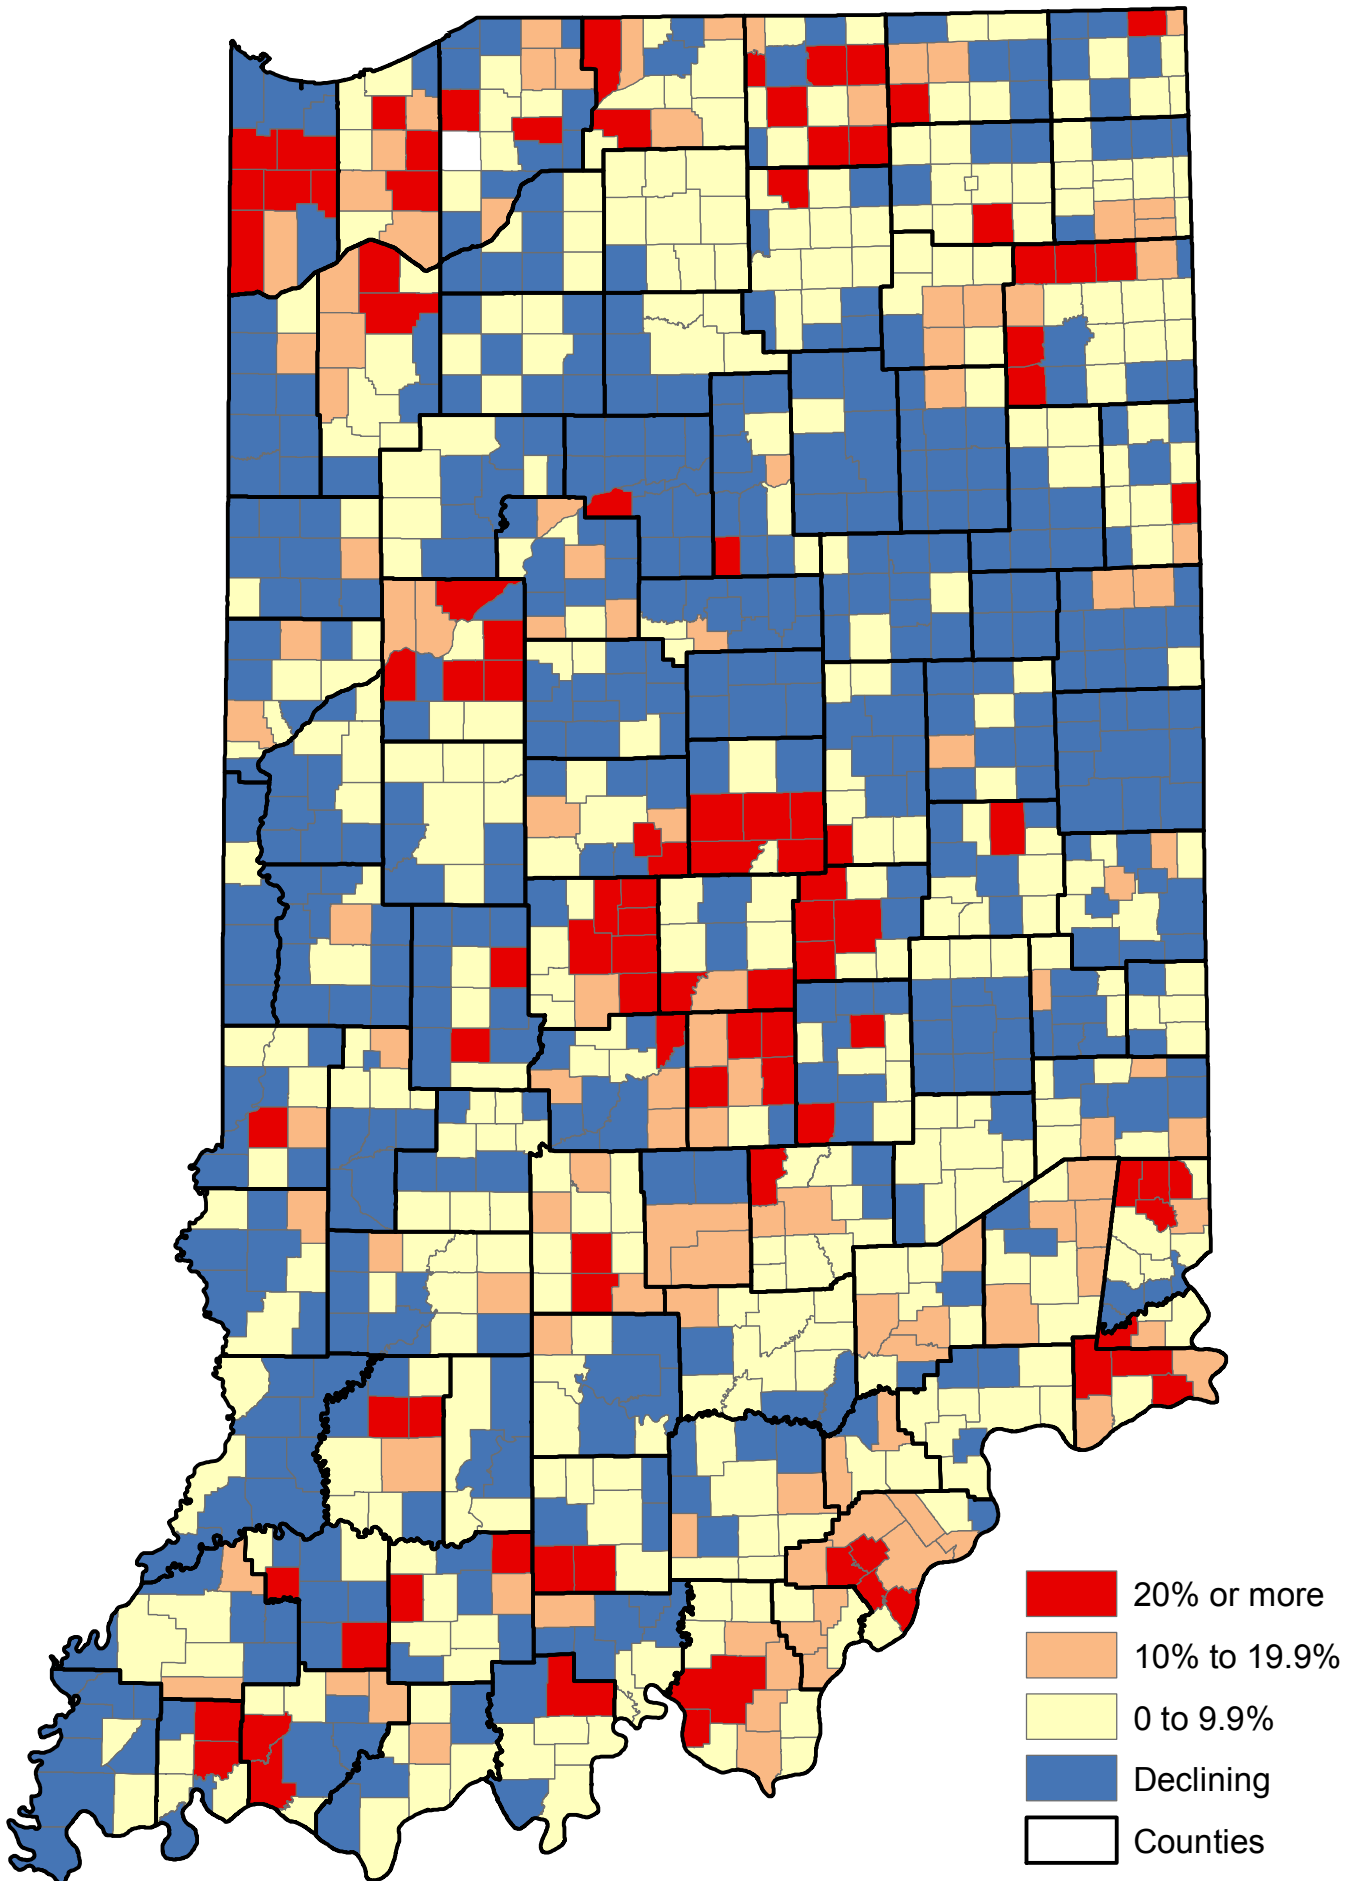

2010 *Indiana*

Below is a summary of the 2010 township population data from Census 2010. All the maps on subsequent pages can be found at www.stats.indiana.edu/maptools/census2010.asp

Indiana Township Population Change from Census to Census: 2000 to 2010

Gained Population	571
Lost Population	437
Gained fewer than 100 people	227
Townships losing ~25,000	Calumet (Lake Co) Center (Marion Co)
Less than 5,000	793 (79%)
Less than 1,000	244 (24%)
More than 100,000	8
More than 50,000	28

Indiana Townships: Total Population, 2010

Source: U.S. Census Bureau, Indiana Business Research Center, February 2011

Indiana Townships: Percent Change in Population 2000-2010

Source: IBRC using data from the U.S. Census Bureau. February 2011