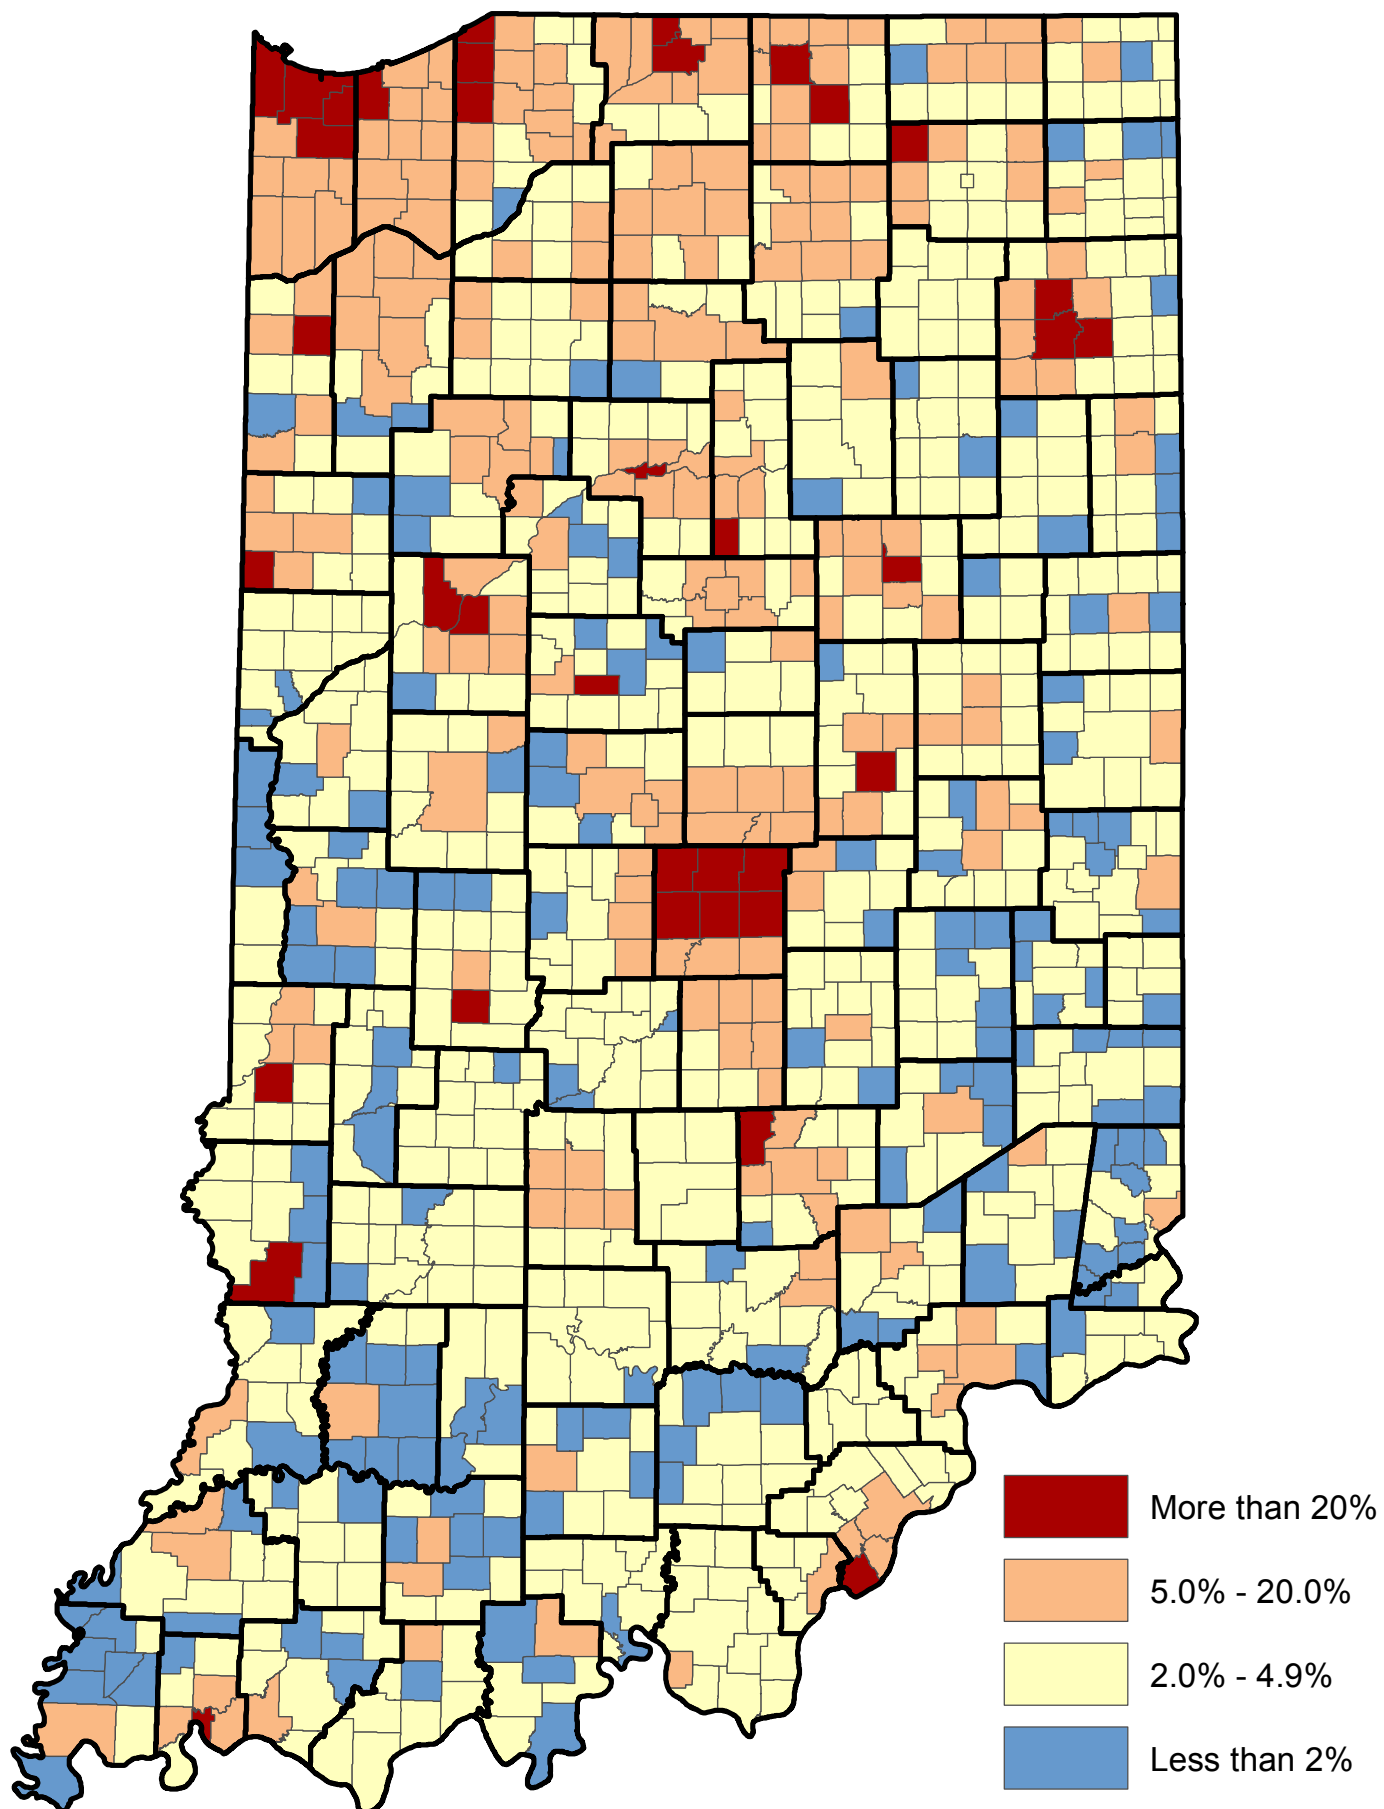

2010 *Indiana*

Below is a summary of the 2010 township population data from Census 2010. All the maps on subsequent pages can be found at www.stats.indiana.edu/maptools/census2010.asp

Indiana Township Population Change from Census to Census: 2000 to 2010

Gained Population	571
Lost Population	437
Gained fewer than 100 people	227
Townships losing ~25,000	Calumet (Lake Co) Center (Marion Co)
Less than 5,000	793 (79%)
Less than 1,000	244 (24%)
More than 100,000	8
More than 50,000	28

Indiana Townships: Total Population, 2010

Source: U.S. Census Bureau, Indiana Business Research Center, February 2011

Indiana Townships: Percent Change in Population 2000-2010

Source: IBRC using data from the U.S. Census Bureau. February 2011

Minorities as a Percent of the Population, 2010

Housing Units: Percent Vacant 2010