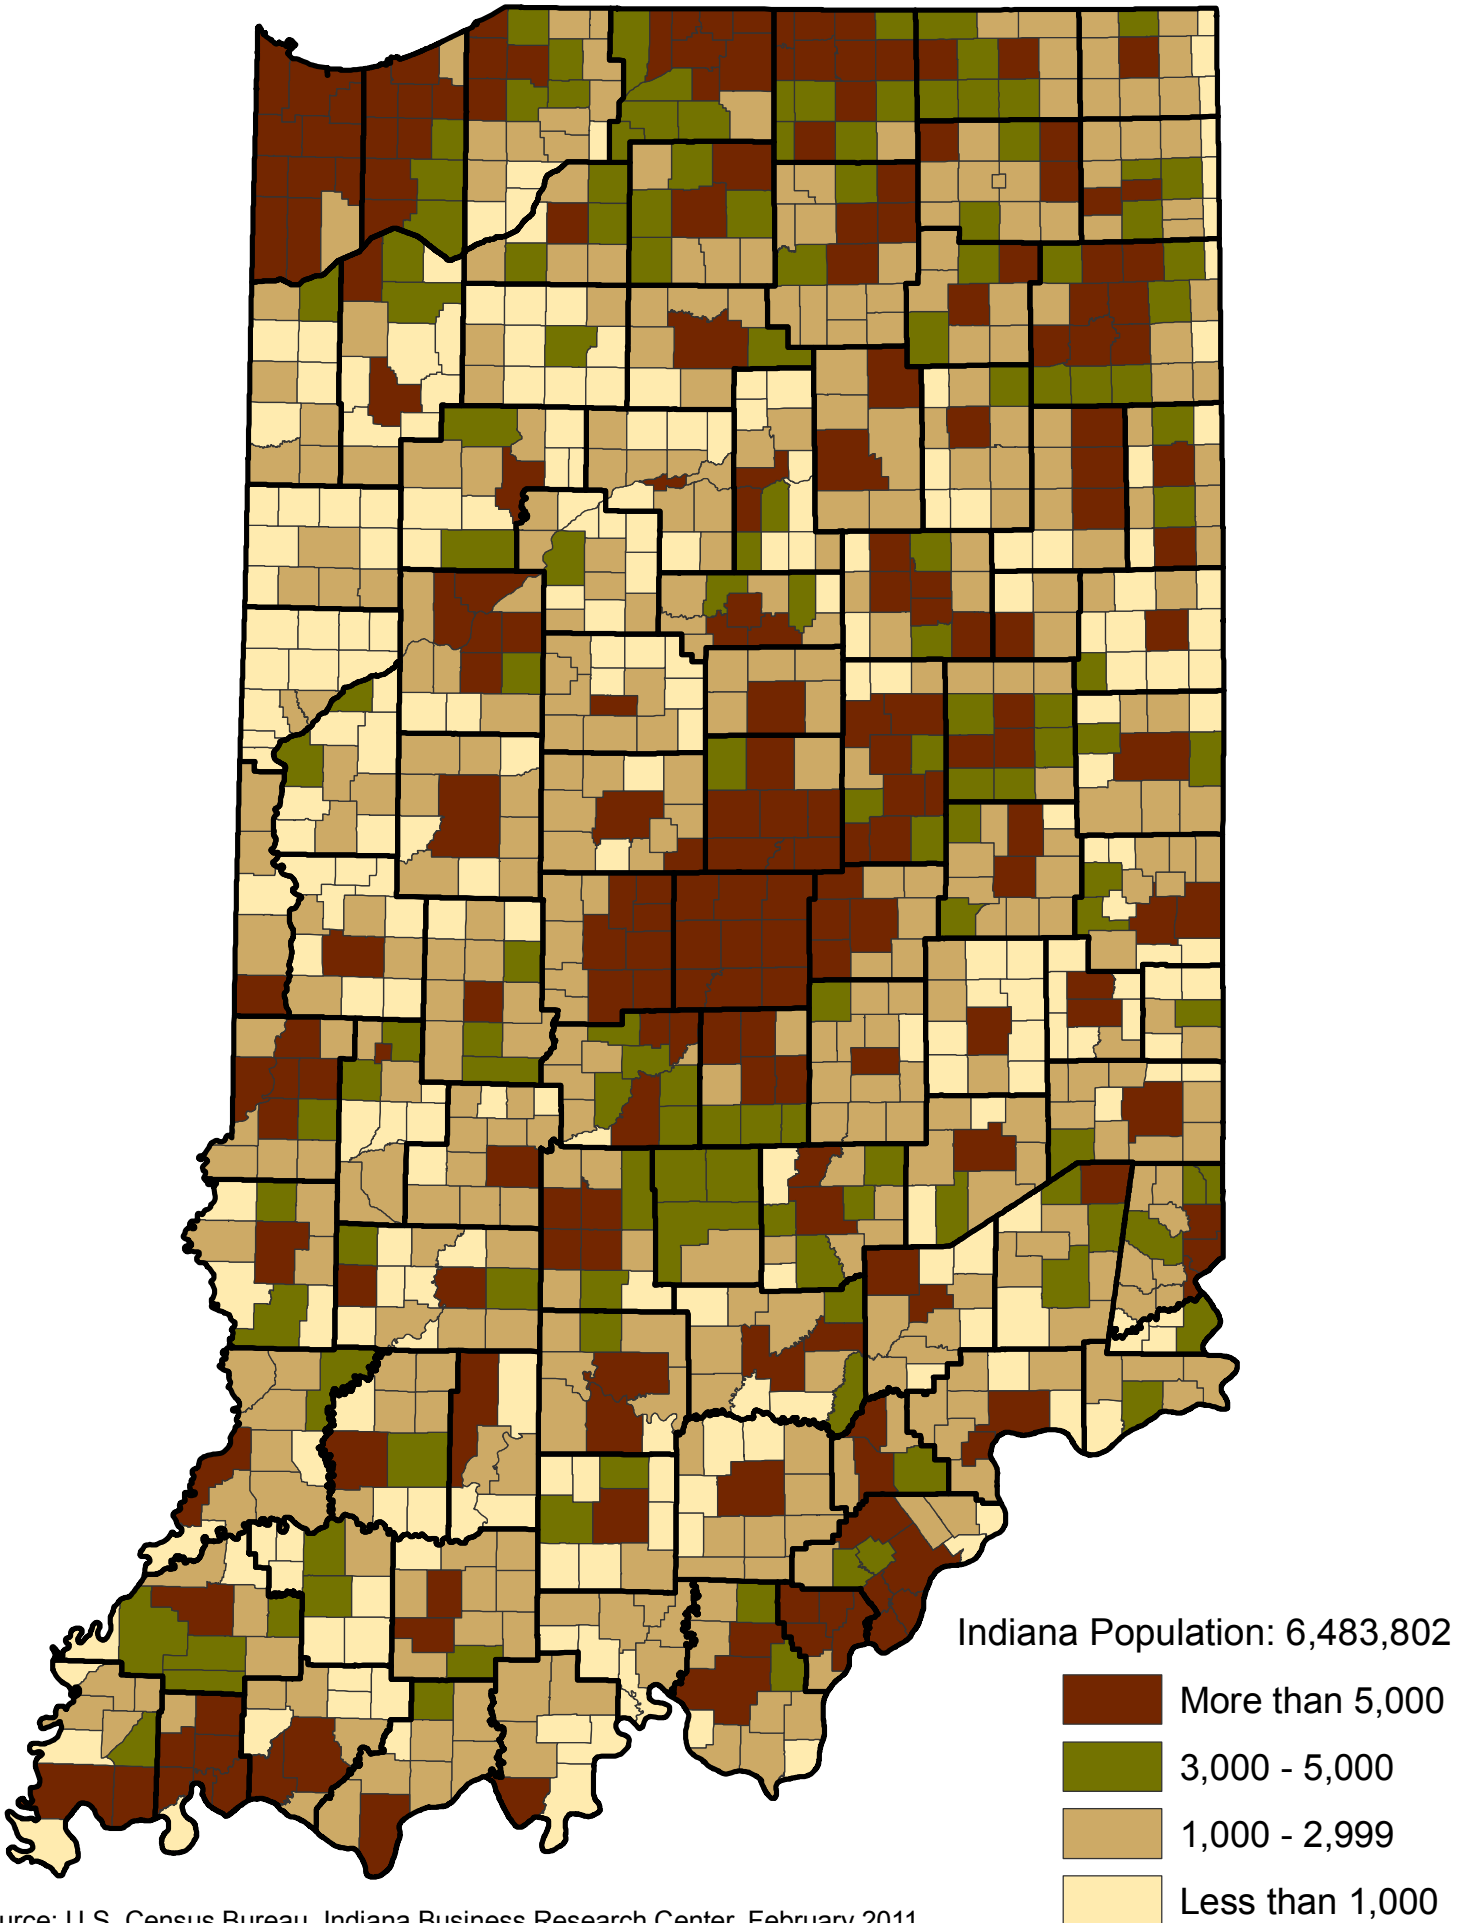

2010 *Indiana*

Below is a summary of the 2010 township population data from Census 2010. All the maps on subsequent pages can be found at www.stats.indiana.edu/maptools/census2010.asp

Indiana Township Population Change from Census to Census: 2000 to 2010

Gained Population	571
Lost Population	437
Gained fewer than 100 people	227
Townships losing ~25,000	Calumet (Lake Co) Center (Marion Co)
Less than 5,000	793 (79%)
Less than 1,000	244 (24%)
More than 100,000	8
More than 50,000	28

Indiana Townships: Total Population, 2010

Source: U.S. Census Bureau, Indiana Business Research Center, February 2011

Indiana Townships: Percent Change in Population 2000-2010

Source: IBRC using data from the U.S. Census Bureau. February 2011

Minorities as a Percent of the Population, 2010

Housing Units: Percent Vacant 2010