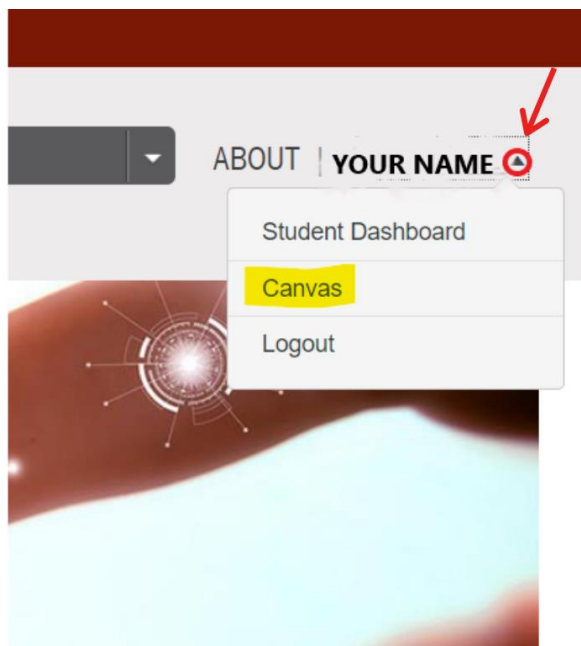

## Through IU Expand:

1. Go to [expand.iu.edu](https://expand.iu.edu). You may want to bookmark this page for quick and easy reference in the future.
2. Click “Login” in the top right corner of the page.

3. Make sure you're in the “Guest” tab as opposed to the “University” tab.

- Click “Log in with email” to login with your email address and password that you originally used when registering for the course. You can always reset your password if you don’t remember it. If you used a Google, Facebook, or Microsoft account when you originally registered, you would select that.

The screenshot shows the Indiana University Guest login interface. At the top left is the Indiana University logo (a red square with a white Greek letter Psi) and the text "INDIANA UNIVERSITY" and "GUEST". Below this is a white login form with two input fields: "Email" and "Password". The "Password" field is filled with dots. Below the fields is a dark blue "Log in" button. At the bottom of the form are two links: "Reset password" with a circular arrow icon and "Get help" with a question mark icon. At the very bottom of the page is a copyright notice: "Copyright © 2021 The Trustees of Indiana University."

- Click the arrow next to your name in the top right corner. From the drop-down menu, select “Canvas.”

6. You will be taken you to your Canvas dashboard. Make sure to click on the correct course: "Indiana University World Language Festival 2021." This will get you to the Home page for this course.