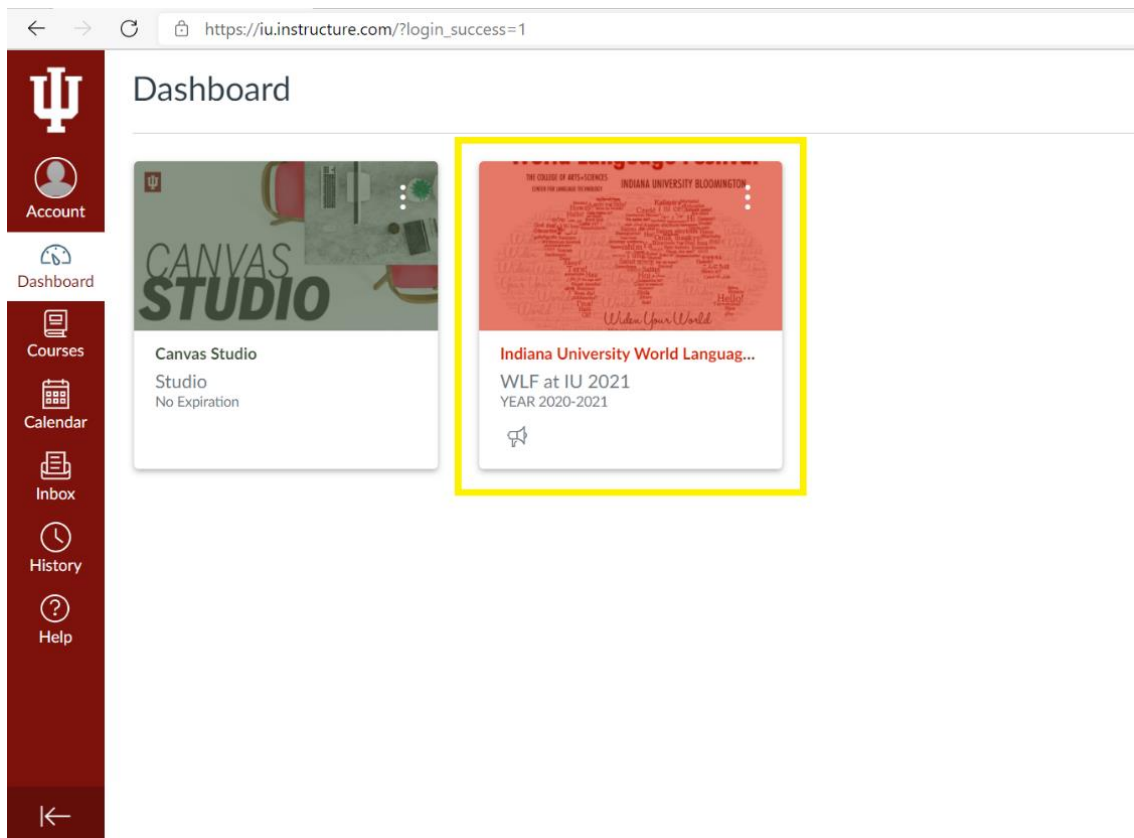

5. Upon successful login you will be taken you to your Canvas dashboard. Make sure to click on the correct course: "Indiana University World Language Festival 2021." This will get you to the Home page for this course.