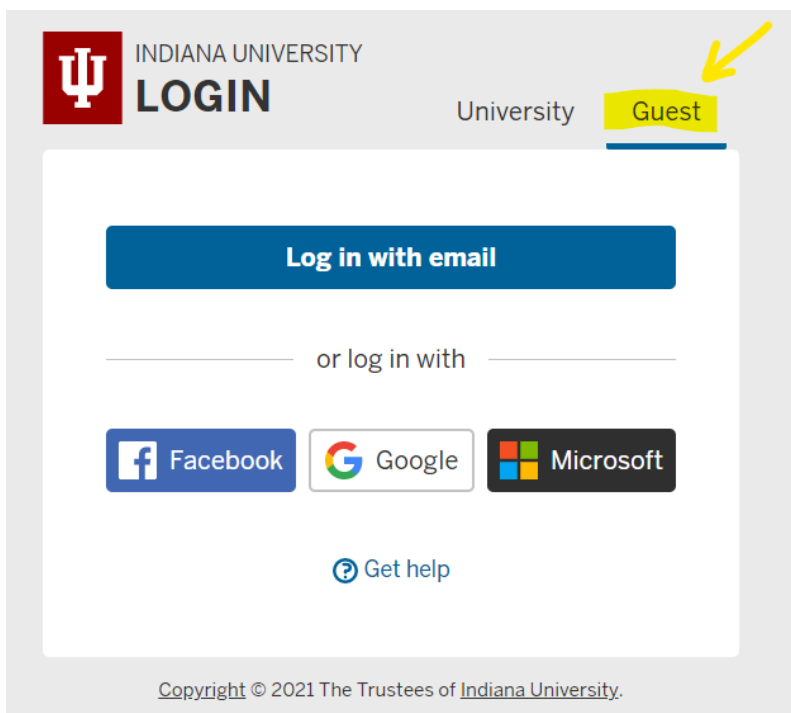

3. Make sure you're in the “Guest” tab as opposed to the “University” tab.