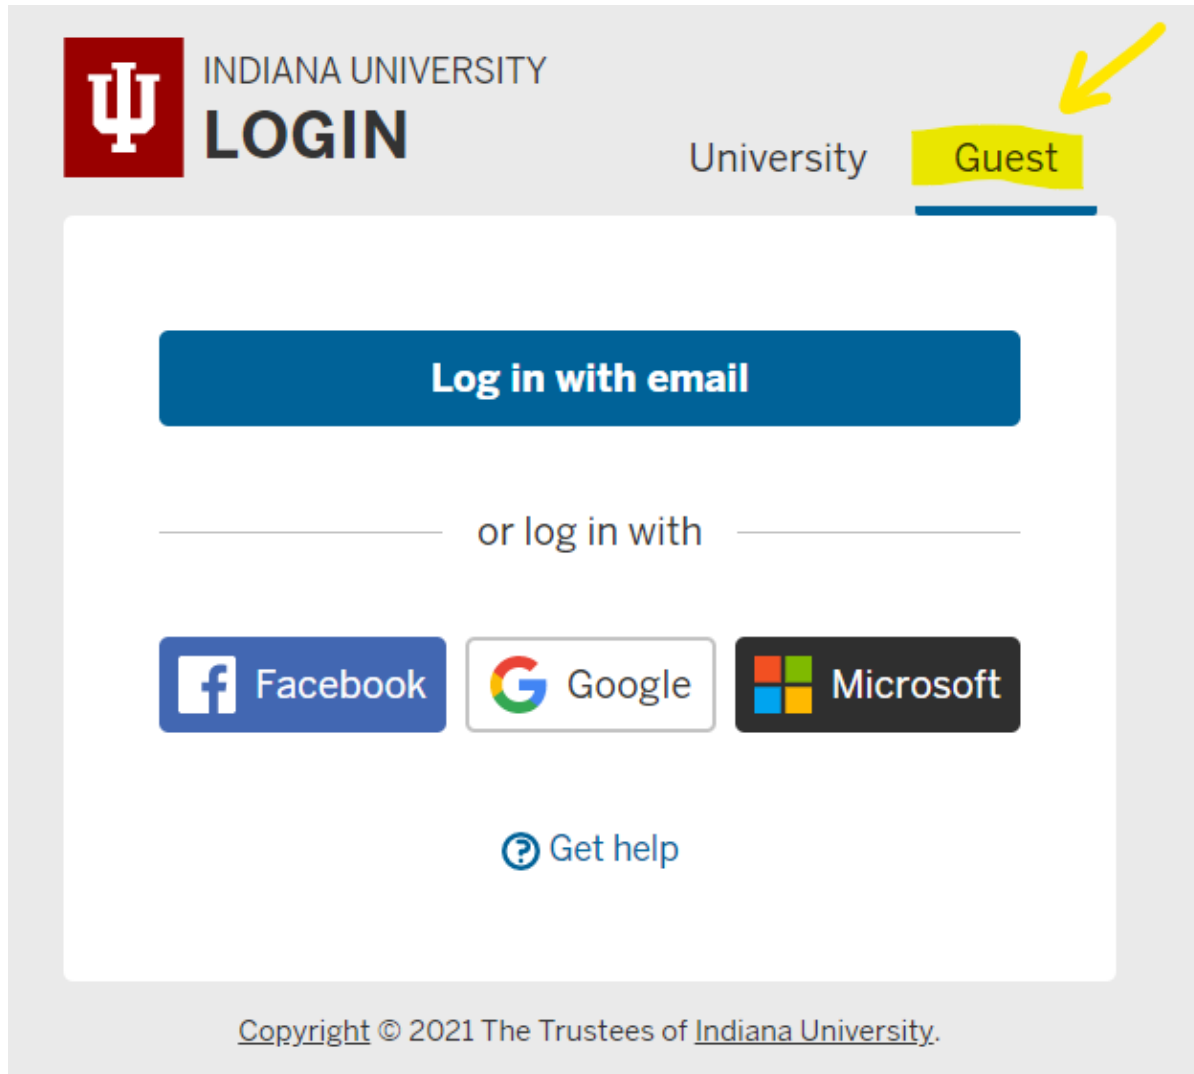

3. Make sure you're in the "Guest" tab as opposed to the "University" tab.

4. Click "Log in with email" to login with your email address and password that you originally used when registering for the course. You can always reset your password if you don't remember it. If you used a Google, Facebook, or Microsoft account when you originally registered, you would select that.