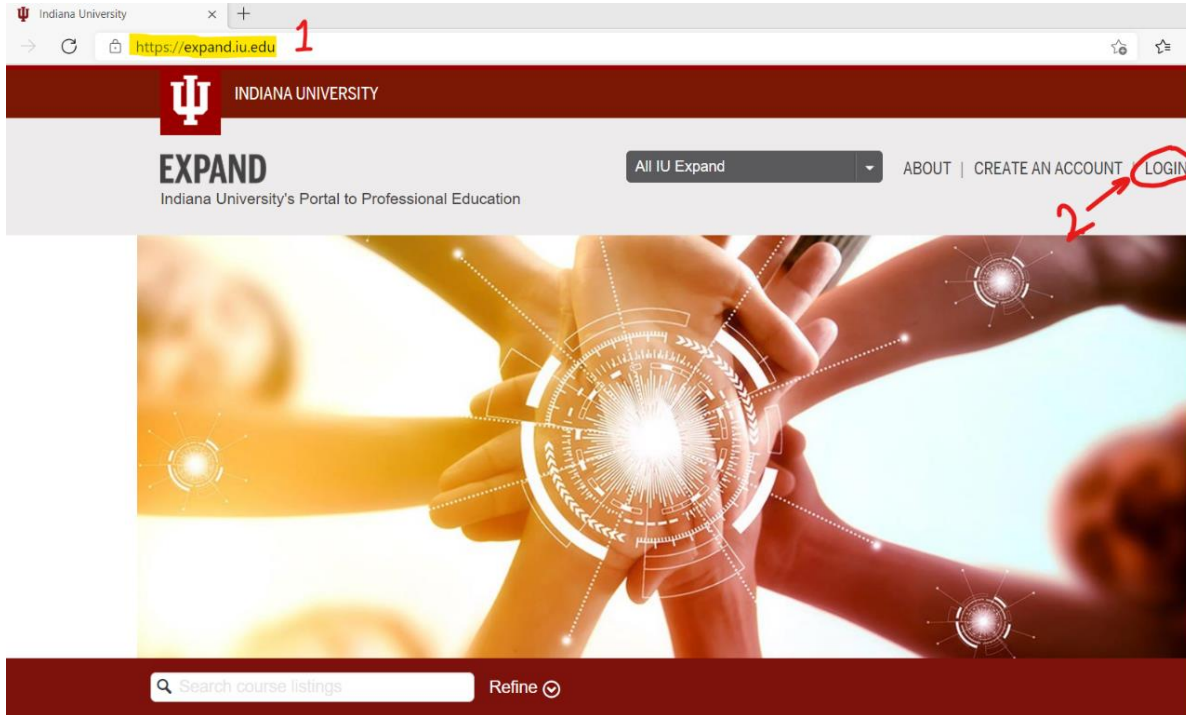

Through IU Expand:

1. Go to expand.iu.edu. You may want to bookmark this page for quick and easy reference in the future.
2. Click “Login” in the top right corner of the page.