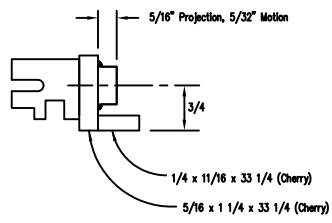

Upper Manuals