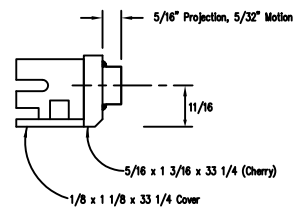

Bottom Manual

PISTON RAILS

21 Rendell Road
Channahon, IL 61520
(815) 283-1900
FAX (815) 283-2982
cbfisk@cbfisk.com

C.B. Fisk, Inc.

Covenant Presbyterian Church, Nashville, TN

Piston Layout

SCALE: mm 1/8" = 1" DATE: 21 August 2007