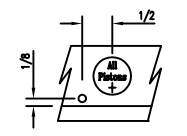

Typical LED Location

PISTON RAILS

21 Rendell Road
Channahon, IL 61520
(815) 283-1900
FAX (815) 283-2982
cbfisk@cbfisk.com

C.B. Fisk, Inc.

Covenant Presbyterian Church, Nashville, TN

Piston Layout

SCALE: mm 1/8" = 1" DATE: 21 August 2007