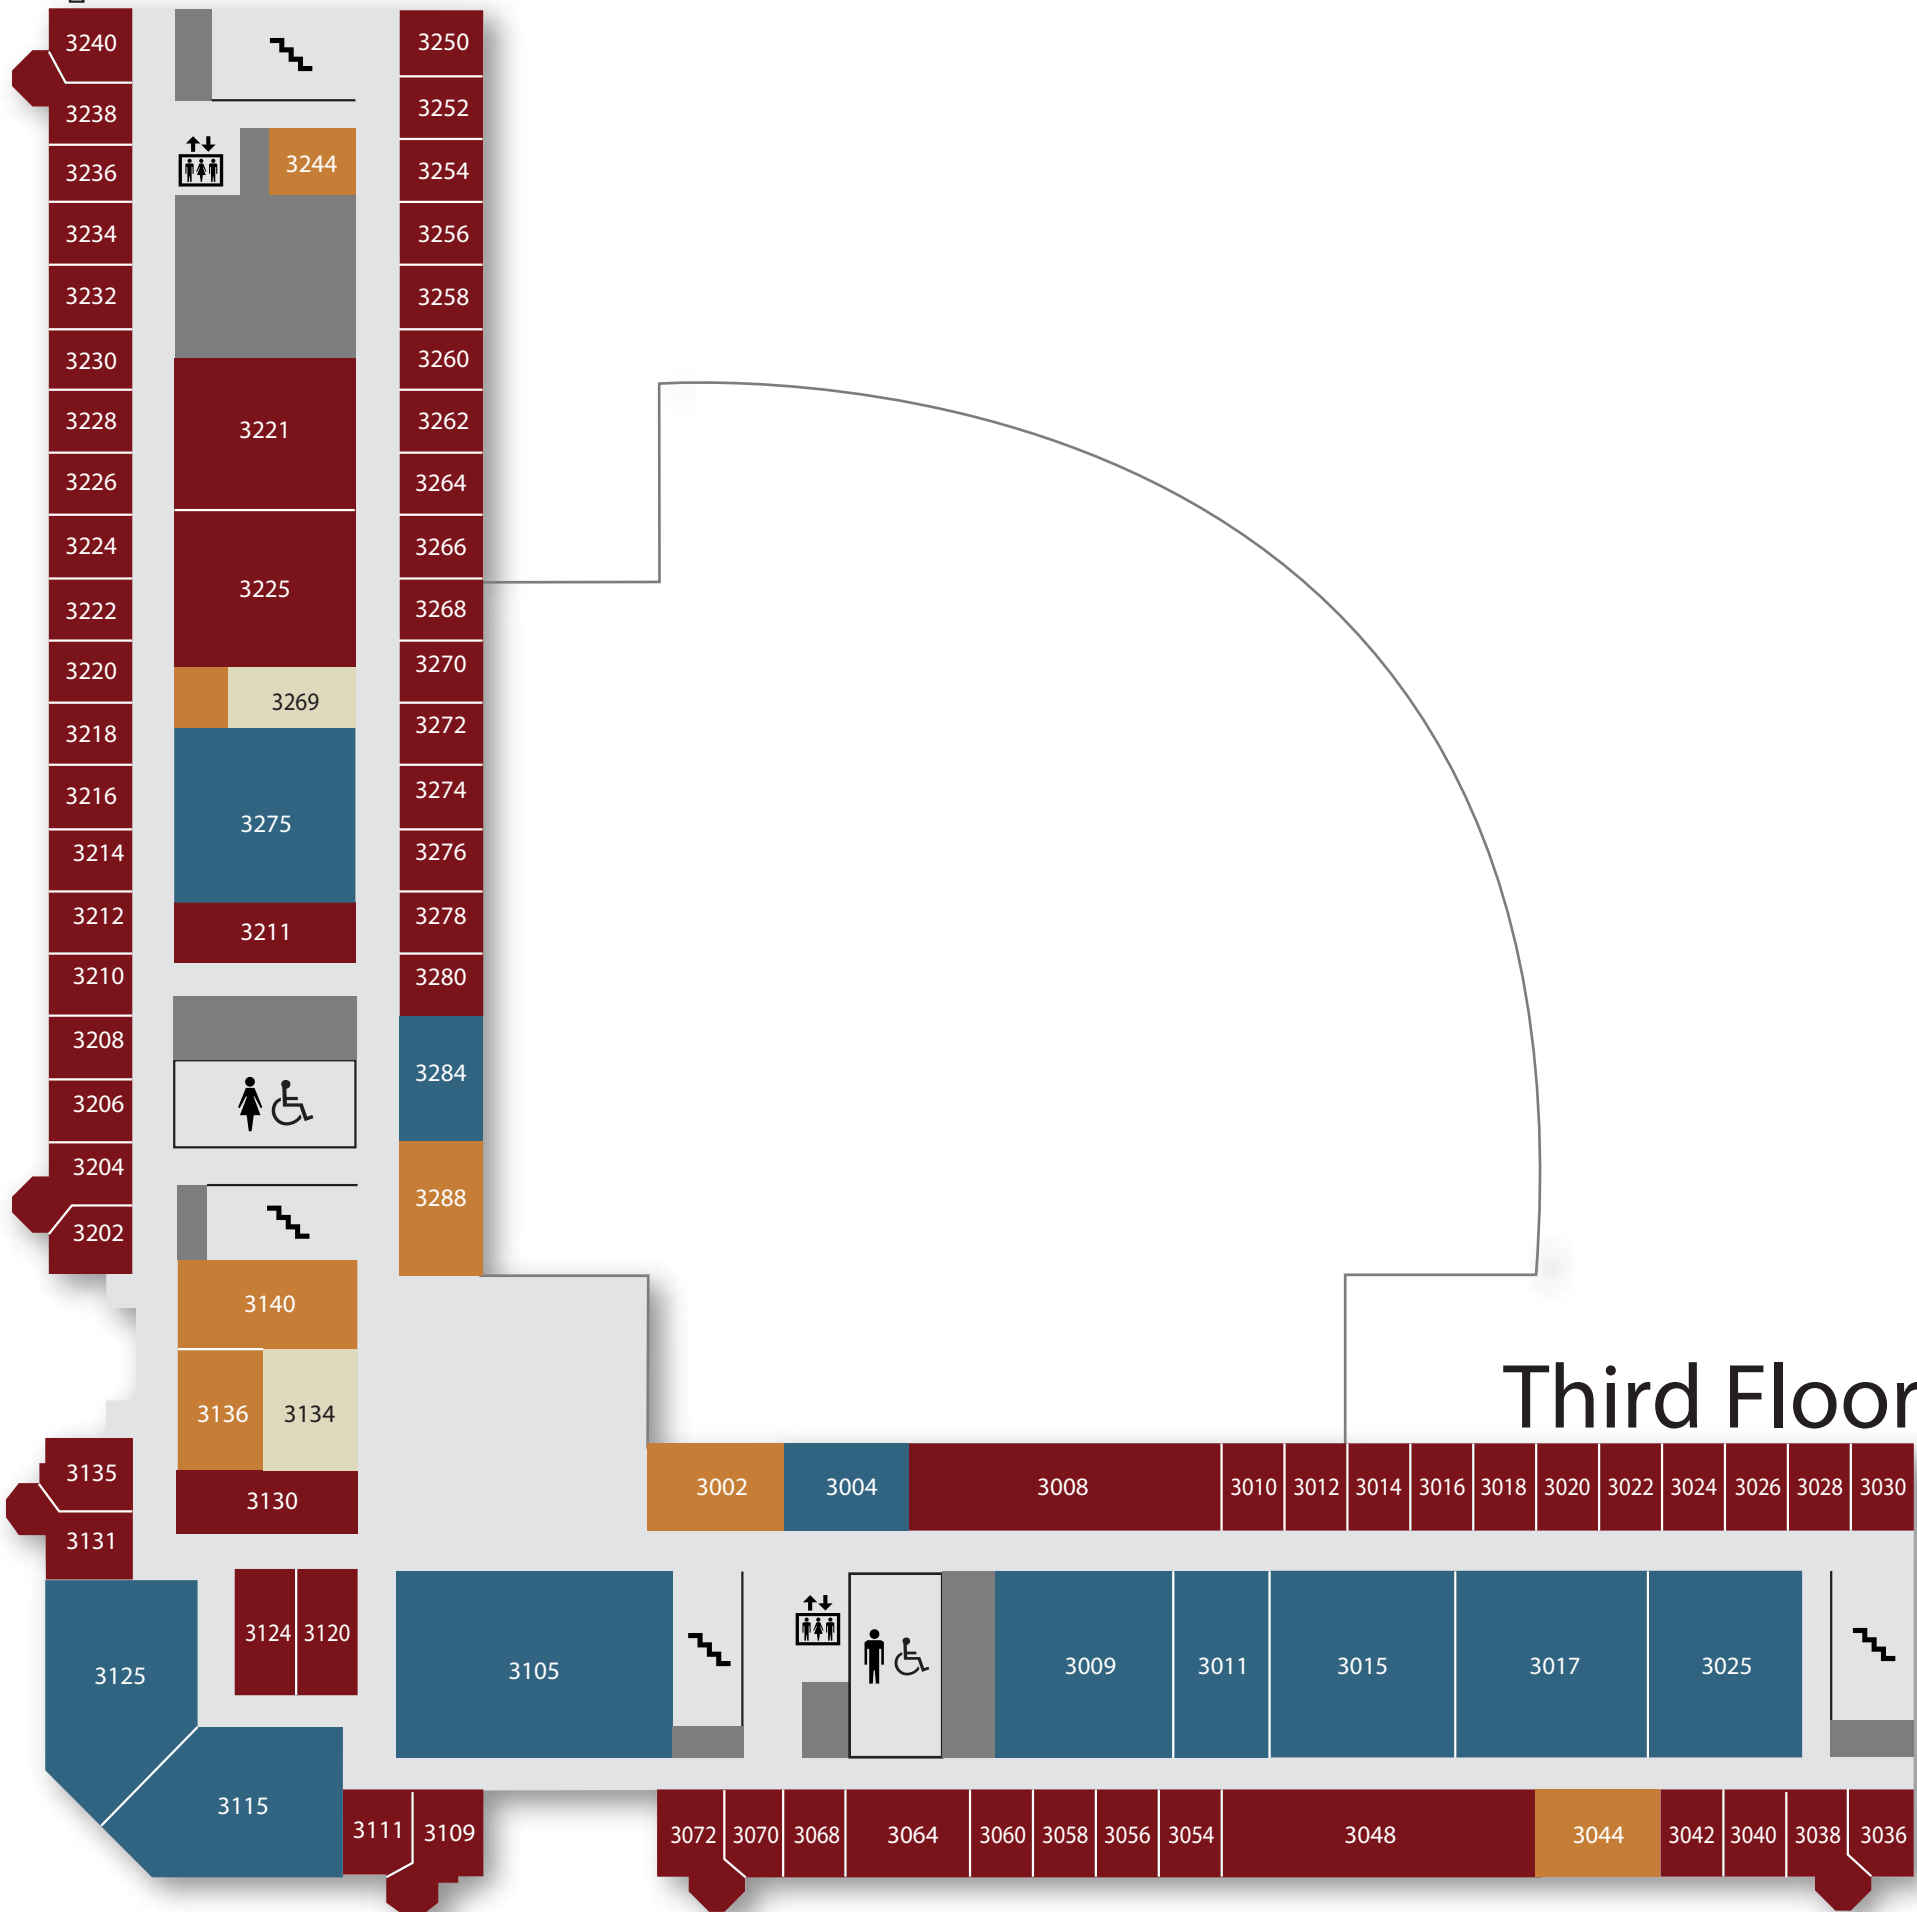

← to Rose Avenue
↑ to Third Street

Ground Floor

Map Key

- classrooms & labs
- faculty/staff offices
- department offices/centers
- conference rooms
- elevators
- men's restroom
- women's restroom
- stairs

← to Rose Avenue

↑ to Third Street

First Floor

↓ to Seventh Street
→ to parking

← to Rose Avenue

↑ to Third Street

Second Floor

↓ to Seventh Street

→ to parking

← to Rose Avenue

↑ to Third Street

Third Floor

↓ to Seventh Street

→ to parking

← to Rose Avenue
↑ to Third Street

Fourth Floor

↓ to Seventh Street
→ to parking