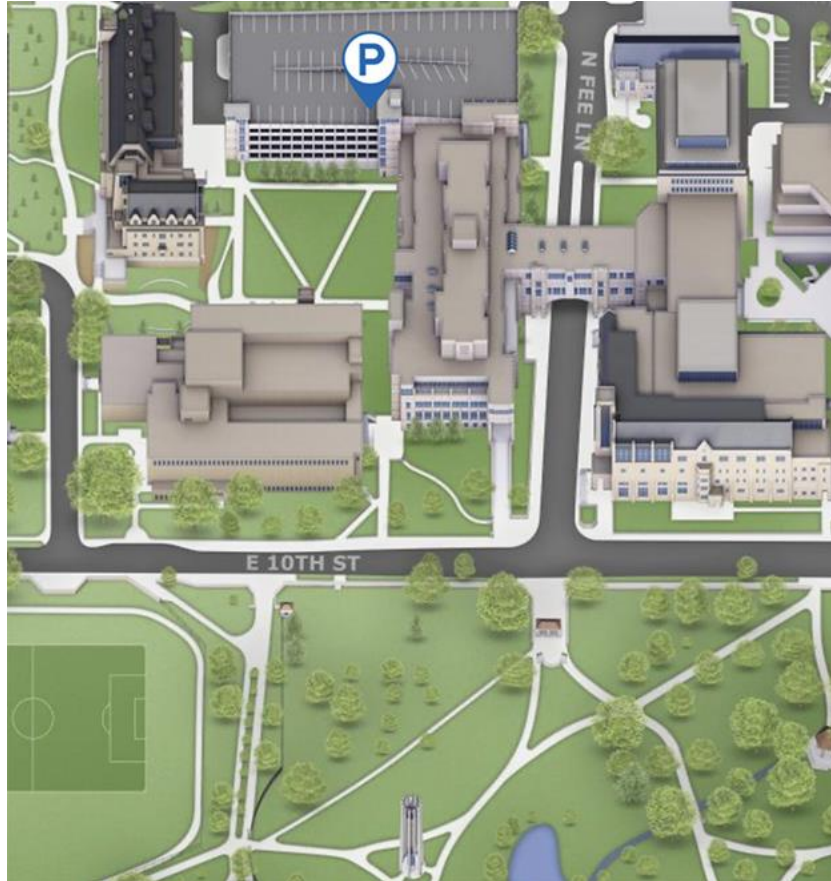

Cognitive Development Lab, 812-855-8256  
PARK IN THE FEE LANE PARKING GARAGE

**Parking is free.**

Enter the parking garage and take a ticket as directed. We will give you a free parking pass to give to the attendant as you leave the garage.

As you enter the garage, keep straight, staying on the first floor, then turn left toward the elevator EXIT with the blue emergency light. On the right-hand side, next to the windows there are parking spaces marked “RESERVED – Psychology Research Participants Only”. Please park in one of these spaces.

A research assistant will be waiting for you in this area with a parking placard to be placed on the dashboard inside your vehicle. Our lab is in **Room A140** in the Psychological & Brain Sciences Building, a short walk on the diagonal sidewalk through our courtyard to the psychology entry.